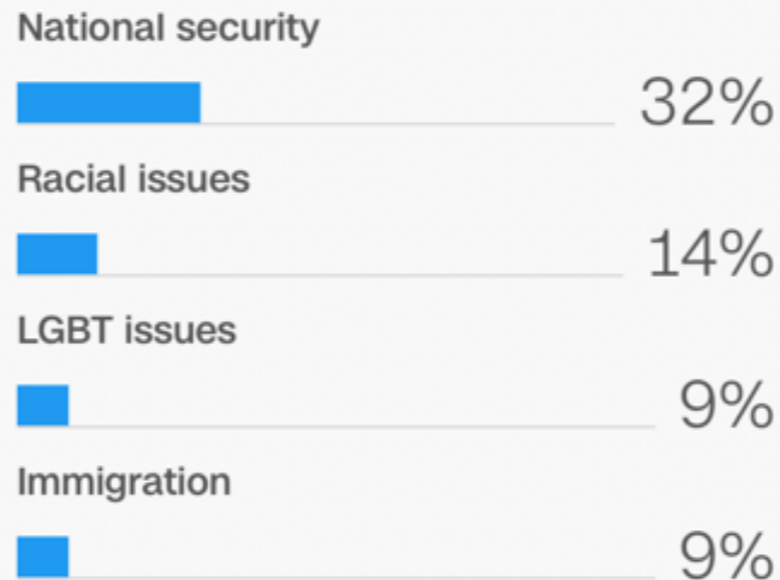

CNN Politics Data

140 CHARACTERS

Electome, a project run by data scientists at the Laboratory for Social Machines, part of the MIT Media Lab, compared the online conversations of people who exclusively follow Trump with those who exclusively follow Clinton. Swipe left for their findings.

ELECTOME

Clinton Twitter followers' most-tweeted issues

Foreign policy and national security issues also topped the list for Clinton followers, according to the Electome analysis.

Source: Electome. The Electome has access to the full output of Twitter. Its algorithms identify tweets about the election and classify them by topic and by candidate. It can also apply filters, in this case aggregating tweets by Trump or Clinton supporters.

ELECTOME

Trump Twitter followers' most-tweeted issues

More than one-third of issue-related tweets by Trump's Twitter followers were about foreign policy or national security, according to the Electome.

Source: Electome. The Electome has access to the full output of Twitter. Its algorithms identify tweets about the election and classify them by topic and by candidate. It can also apply filters, in this case aggregating tweets by Trump or Clinton supporters.